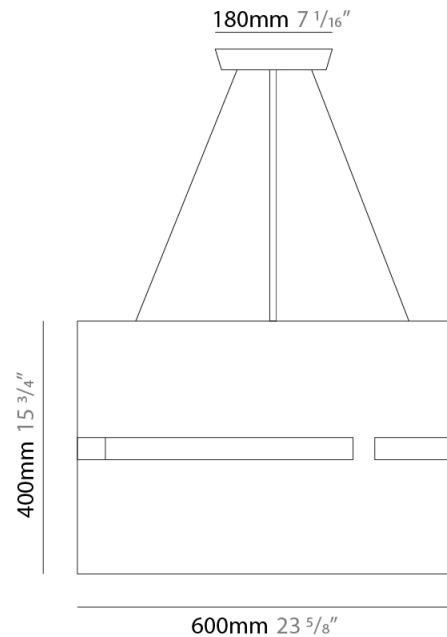

PROJECT	_____
TYPE	_____
SPECIFIER	_____
QUANTITY	_____
DATE	_____

LUZ OCULTA METAL SUSPENSION

D51063-

base number   Finish
Options

1. To build a product code in our configurator select the specify button on the base model # product page
2. To build a manual product code on this datasheet choose from the options listed below in blue font and add the suffix to the base model #

GENERAL

Series: Luz Oculta
Subseries: Luz Oculta Metal
Partner: Fambuena
Division: Design
Installation: Suspension
Product Type: Pendant
Mounting Location: Ceiling
Light Distribution: Direct / Indirect

PHYSICAL

Shape: Rectangle
Diameter (mm): 600
Diameter (in): 23 5/8
Height (mm): 400
Height (in): 15 3/4
Fixture Finish: [BRA](#) / [BRZ](#) / [ABR](#)
Fixture Material: Metal
Cable Details: Cable length 2000mm / 79"

ELECTRICAL

Number of Lamps: 1
Lamp Type: LED Retrofit
Lamp Shape: A19
Bulb Included: Bulb Not Included
Max. Wattage Per Lamp (W): 15
Lamp Base: E26
Input Voltage (V): 120
Upon Request: 277Vac / GU24

LED

OPTICAL

RATINGS AND CERTIFICATIONS

Certified By: Certified for North American Standards
IP rating: IP20