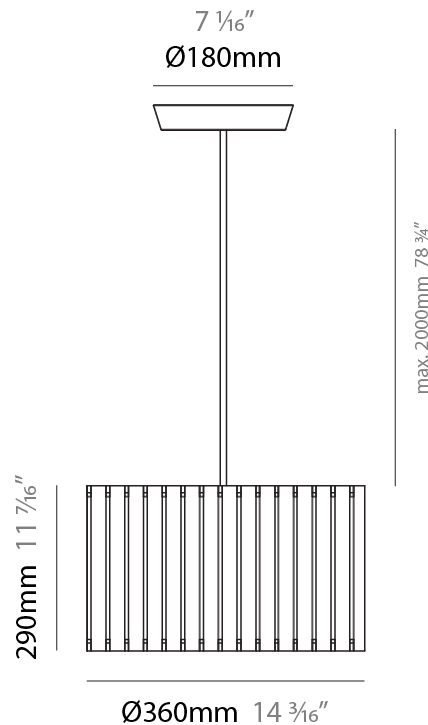

PROJECT	_____
TYPE	_____
SPECIFIER	_____
QUANTITY	_____
DATE	_____

LUZ OCULTA WOOD SUSPENSION

D51039- _____ - _____
base number   Finish Options   Finish Options

1. To build a product code in our configurator select the specify button on the base model # product page
2. To build a manual product code on this datasheet choose from the options listed below in blue font and add the suffix to the base model #

GENERAL

Series: Luz Oculta
Subseries: Luz Oculta Wood
Partner: Fambuena
Division: Design
Installation: Suspension
Product Type: Pendant
Mounting Location: Ceiling
Light Distribution: Direct / Indirect

PHYSICAL

Shape: Rectangle
Diameter (mm): 360
Diameter (in): 14 ³/₁₆
Height (mm): 290
Height (in): 11 ⁷/₁₆
Fixture Finish: [DOW / NAT](#)
Holder Finish: [BRA / BRZ](#)
Fixture Material: Metal / Wood
Primary Material: Wood
Cable Details: Cable length 2000mm / 79"

ELECTRICAL

Number of Lamps: 1
Lamp Type: LED Retrofit
Lamp Shape: A19
Bulb Included: Bulb Not Included
Max. Wattage Per Lamp (W): 7
Lamp Base: E26
Input Voltage (V): 120
Upon Request: 277Vac / GU24

LED

OPTICAL

RATINGS AND CERTIFICATIONS

Certified By: Certified for North American Standards
IP rating: IP20