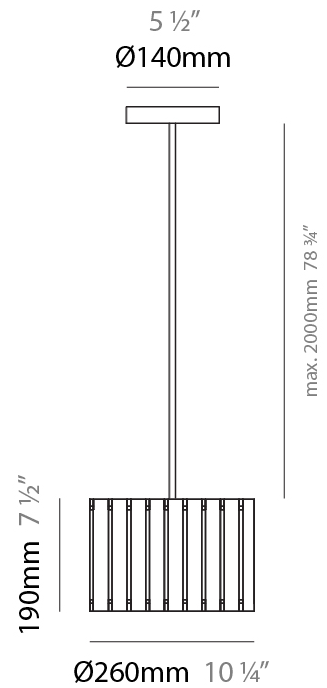

PROJECT	
TYPE	
SPECIFIER	
QUANTITY	
DATE	

LUZ OCULTA WOOD SUSPENSION

D51041- -
base number   Finish Options   Finish Options

1. To build a product code in our configurator select the specify button on the base model # product page
2. To build a manual product code on this datasheet choose from the options listed below in blue font and add the suffix to the base model #

GENERAL

Series: Luz Oculta
Subseries: Luz Oculta Wood
Partner: Fambuena
Division: Design
Installation: Suspension
Product Type: Pendant
Mounting Location: Ceiling
Light Distribution: Direct / Indirect

PHYSICAL

Shape: Rectangle
Diameter (mm): 260
Diameter (in): 10 ¼
Height (mm): 190
Height (in): 7 ½
Fixture Finish: [DOW / NAT](#)
Holder Finish: BRA / BRZ
Fixture Material: Metal / Wood
Primary Material: Wood
Cable Details: Cable length 2000mm / 79"

ELECTRICAL

Number of Lamps: 1
Lamp Type: LED Retrofit
Lamp Shape: A19
Bulb Included: Bulb Not Included
Max. Wattage Per Lamp (W): 4
Lamp Base: E26
Input Voltage (V): 120
Upon Request: 277Vac / GU24

LED

OPTICAL

RATINGS AND CERTIFICATIONS

Certified By: Certified for North American Standards
IP rating: IP20