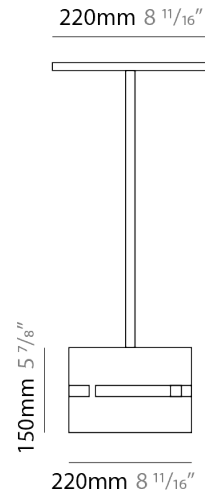

PROJECT	_____
TYPE	_____
SPECIFIER	_____
QUANTITY	_____
DATE	_____

LUZ OCULTA METAL SUSPENSION

D51032-

base number   Finish
Options

1. To build a product code in our configurator select the specify button on the base model # product page
2. To build a manual product code on this datasheet choose from the options listed below in blue font and add the suffix to the base model #

GENERAL

Series: Luz Oculta
Subseries: Luz Oculta Metal
Partner: Fambuena
Division: Design
Installation: Suspension
Product Type: Pendant
Mounting Location: Ceiling
Light Distribution: Direct / Indirect

PHYSICAL

Shape: Rectangle
Diameter (mm): 220
Diameter (in): 8 ¹¹/₁₆
Height (mm): 150
Height (in): 5 ⁷/₈
Fixture Finish: [BRA](#) / [BRZ](#) / [ABR](#)
Fixture Material: Metal
Cable Details: Cable length 2000mm / 79"

ELECTRICAL

Number of Lamps: 1
Lamp Type: LED Retrofit
Lamp Shape: A19
Bulb Included: Bulb Not Included
Max. Wattage Per Lamp (W): 5
Lamp Base: E26
Input Voltage (V): 120
Upon Request: 277Vac / GU24

LED

OPTICAL

RATINGS AND CERTIFICATIONS

Certified By: Certified for North American Standards
IP rating: IP20