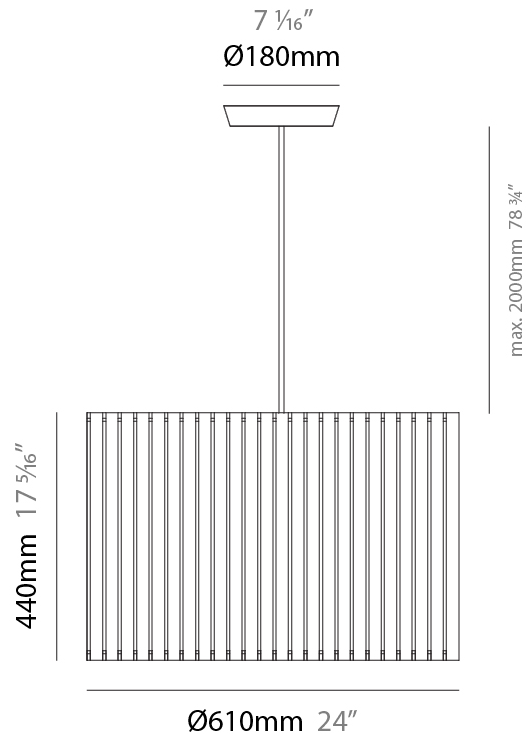

PROJECT	_____
TYPE	_____
SPECIFIER	_____
QUANTITY	_____
DATE	_____

LUZ OCULTA WOOD SUSPENSION

D51037- _____ - _____
base number   Finish   Finish
                         Options   Options

1. To build a product code in our configurator select the specify button on the base model # product page
2. To build a manual product code on this datasheet choose from the options listed below in blue font and add the suffix to the base model #

GENERAL

Series: Luz Oculta
Subseries: Luz Oculta Wood
Partner: Fambuena
Division: Design
Installation: Suspension
Product Type: Pendant
Mounting Location: Ceiling
Light Distribution: Direct / Indirect

PHYSICAL

Shape: Rectangle
Diameter (mm): 610
Diameter (in): 24
Height (mm): 440
Height (in): 17 ⁵/₁₆
Fixture Finish: DOW / NAT
Holder Finish: BRA / BRZ
Fixture Material: Metal / Wood
Primary Material: Wood
Cable Details: Cable length 2000mm / 79"

ELECTRICAL

Number of Lamps: 1
Lamp Type: LED Retrofit
Lamp Shape: A19
Bulb Included: Bulb Not Included
Max. Wattage Per Lamp (W): 12
Lamp Base: E26
Input Voltage (V): 120
Upon Request: 277Vac / GU24

LED

OPTICAL

RATINGS AND CERTIFICATIONS

Certified By: Certified for North American Standards
IP rating: IP20