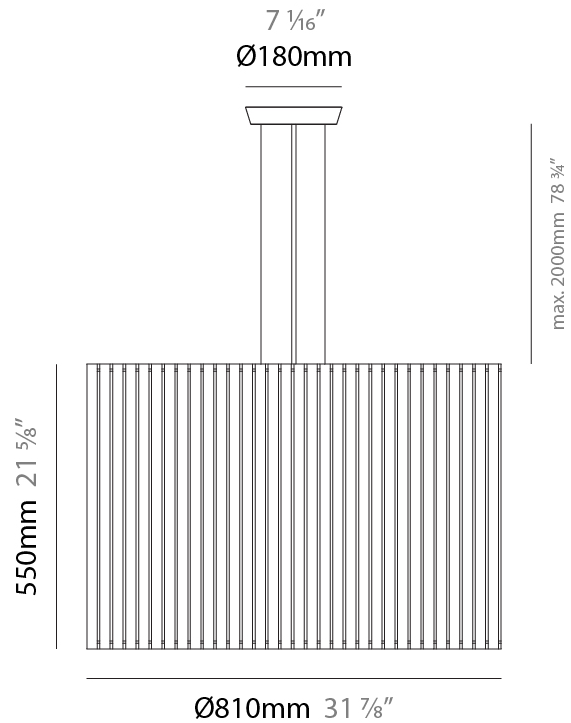

LUZ OCULTA WOOD SUSPENSION

D51035- _____ - _____
base number   Finish Options   Finish Options

1. To build a product code in our configurator select the specify button on the base model # product page
2. To build a manual product code on this datasheet choose from the options listed below in blue font and add the suffix to the base model #

GENERAL

Series: Luz Oculta
Subseries: Luz Oculta Wood
Partner: Fambuena
Division: Design
Installation: Suspension
Product Type: Pendant
Mounting Location: Ceiling
Light Distribution: Direct / Indirect

PHYSICAL

Shape: Rectangle
Diameter (mm): 810
Diameter (in): 31 7/8
Height (mm): 550
Height (in): 21 5/8
Fixture Finish: [DOW / NAT](#)
Holder Finish: [BRA / BRZ](#)
Fixture Material: Metal / Wood
Primary Material: Wood
Cable Details: Cable length 2000mm / 79"

ELECTRICAL

Number of Lamps: 3
Lamp Type: LED Retrofit
Lamp Shape: A19
Bulb Included: Bulb Not Included
Total Output Wattage (W): 36
Max. Wattage Per Lamp (W): 12
Lamp Base: E26
Input Voltage (V): 120
Upon Request: 277Vac / GU24

LED

OPTICAL

RATINGS AND CERTIFICATIONS

Certified By: Certified for North American Standards
IP rating: IP20